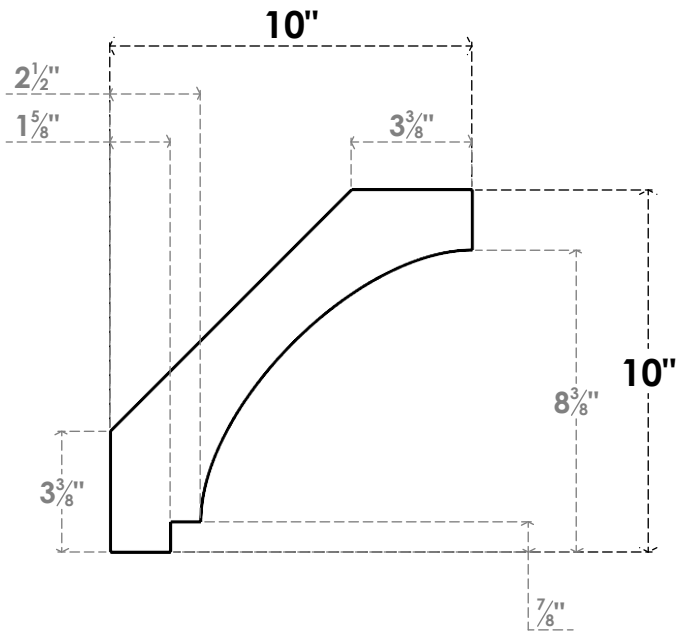

ITEM NUMBER: BRCPC035X10000X10000IMP

3 1/2"W X 10"D X 10"H IMPERIAL ARCHITECTURAL GRADE PVC CLOSED KNEE BRACE

SIDE PROFILE

FRONT PROFILE

ISOMETRIC

EKENA MILLWORK
2300 WEST MAIN ST.
CLARKSVILLE, TX 75426
TOLL FREE: 866-607-0453
WWW.EKENAMILLWORK.COM