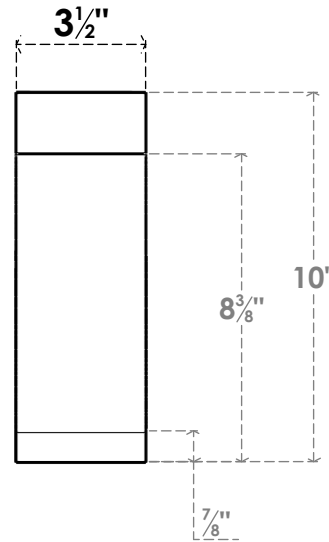

ITEM NUMBER: BRCPC035X10000X10000IMP

3 1/2"W X 10"D X 10"H IMPERIAL ARCHITECTURAL GRADE PVC CLOSED KNEE BRACE

SIDE PROFILE

FRONT PROFILE

ISOMETRIC

EKENA MILLWORK
2300 WEST MAIN ST.
CLARKSVILLE, TX 75426
TOLL FREE: 866-607-0453
WWW.EKENAMILLWORK.COM

NOTES

1. INSTALLATION TO BE COMPLETED IN ACCORDANCE WITH MANUFACTURER'S SPECIFICATIONS.
2. DRAWING MAY NOT BE TO SCALE
3. THIS DRAWING IS INTENDED FOR DESIGN AND PLANNING PURPOSES ONLY.
4. ALL INFORMATION CONTAINED HEREIN WAS CURRENT AT THE TIME OF DEVELOPMENT BUT MUST BE REVIEWED AND APPROVED BY THE PRODUCT MANUFACTURER TO BE CONSIDERED ACCURATE.
5. ARCHITECTURAL GRADE PVC PRODUCTS ARE MADE FROM EXPANDED CELLULAR PVC AND COME NATURALLY WHITE BUT MAY BE PAINTED